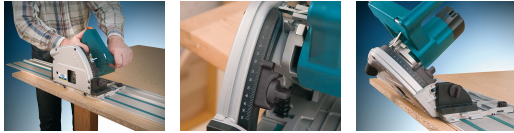

1150W PLUNGE-CUT SAW SRI174T BY VIRUTEX

SKU	Option	Part #	Price
56635		SRI174T / 7400300	\$699

Model	
Type	Plunge Cut Saw
SKU	56635
Part Number	SRI174T / 7400300
Barcode	8421752072428
Brand	Virutex
Packaging + Shipping	
Shipping Weight (Gross)	1.48 kg

Strong and ergonomic design. The optional cutting guide allows a straight, parallel and stable cut. The saw glides directly on the guide without any additional accessory. Its powerful motor allows it to cut several kinds of materials. Automatic overload protection. Soft start system for a smooth starting. Fast saw blade stop. Soft grip rear handle. Blocking lever for an easy change of saw blade and dividing knife adjustment. External dust collector connection.