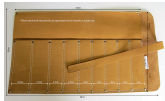

SKU	Option	Part #	Price
5467		CHISEL ROLL	\$84.95

Model	
Type	Tool Roll
SKU	5467
Part Number	CHISEL ROLL
Barcode	9343893000247
Brand	Trade Time
Packaging + Shipping	
Shipping Weight (Gross)	1.48 kg

The Trade Time Chisel Roll holds 9 different size chisels. Nylon bonded, heavy duty thread is used for extra strength. Nickel plated tubular rivets are used to reinforce edges. All Trade Time accessories are manufactured from full grain leather. Strict attention is paid to wear points to ensure maximum durability.