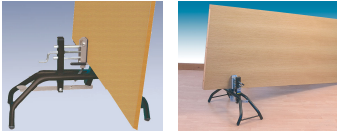

CLAMPING SUPPORT SP270R BY VIRUTEX

SKU	Option	Part #	Price
54270		SP270R/7000400	\$259

Model	
Type	Board / Panel Carrier Support
SKU	54270
Part Number	SP270R/7000400
Barcode	8421752062306
Brand	Virutex
Packaging + Shipping	
Shipping Weight (Gross)	1.48 kg

Practical support allowing to hold firmly any piece (panels, doors...) for working safely. High stability. It is possible to hold pannels or doors from 6 to 80 mm thickness. It can hold pieces up to 80 kg weight.