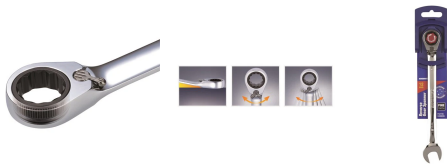

## 16MM COMBINATION GEAR SPANNER METRIC REVERSIBLE K030039 BY KINCROME

SKU	Option	Part #	Price
53903		K030039	\$54.95

<b>Model</b>	
Type	Combination Spanner
SKU	53903
Part Number	K030039
Barcode	9312753903318
Brand	Kincrome
Size	16mm
<b>Technical - Main</b>	
Finish	Mirror Polish
Imperial (SAE) / Metric / Torx	Metric
Material	Chrome Vanadium Steel (Cr-V)
Offset (Degrees)	13
<b>Dimensions</b>	
Product Length	239 mm
Product Width	50 mm
Product Height	24 mm
Product Weight (Net Weight)	0.17 kg
<b>Packaging + Shipping</b>	
Shipping Weight (Gross)	0.17 kg

The Kincrome Gear Spanner has all the benefits of standard spanners and more. The strong fine gear ratcheting ring end needs as little as 5 ° of sweep to move fastener, a standard fixed ring end needs a minimum of 30 °, or 6 times the area. The narrow and thin head, combined with fine gear tooth design makes the Kincrome Gear Spanner suitable for working in tight and hard to access areas where a ratchet and socket will not fit.