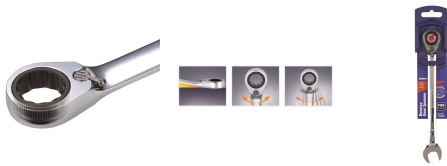

14MM COMBINATION GEAR SPANNER METRIC REVERSIBLE K030037 BY KINCROME

SKU	Option	Part #	Price
53342		K030037	\$46.95

Model	
Type	Combination Spanner
SKU	53342
Part Number	K030037
Barcode	9312753903295
Brand	Kincrome
Size	14mm
Technical - Main	
Finish	Mirror Polish
Imperial (SAE) / Metric / Torx	Metric
Material	Chrome Vanadium Steel (Cr-V)
Offset (Degrees)	13
Dimensions	
Product Length	220 mm
Product Width	48 mm
Product Height	24 mm
Product Weight (Net Weight)	0.12 kg
Packaging + Shipping	
Shipping Weight (Gross)	0.12 kg

The Kincrome Gear Spanner has all the benefits of standard spanners and more. The strong fine gear ratcheting ring end needs as little as 5 ° of sweep to move fastener, a standard fixed ring end needs a minimum of 30 °, or 6 times the area. The narrow and thin head, combined with fine gear tooth design makes the Kincrome Gear Spanner suitable for working in tight and hard to access areas where a ratchet and socket will not fit.