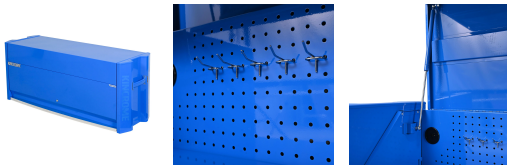

SKU	Option	Part #	Price
5042014		K76010	\$1299

Model	
Type	Tool Hutch
SKU	5042014
Part Number	K76010
Barcode	9312753097864
Brand	Kincrome
Packaging + Shipping	
Shipping Weight (Gross)	0.55 kg

Features

- Dual Steel Side Handles
- Colour Coded Twin Gas Struts on Lid
- Bi-fold Lid
- Adjustable Internal shelf
- Pegboard with 20 Hooks
- Magnetic Power Board 240V (4 Outlets & 2 USB)
- Power Access Grommets
- Full Length Contoured Aluminium Lid Grip
- UV Stabilised Powder Coating

Brand	KINCROME
Extra Depth	Yes
Finish	UV Stabilised Powder Coat
Lid Support	Gas Struts
Lockable	Yes
Measurements	1515 x 470 x 605mm
Power Board	Yes
Range	CONTOUR
Recessed Handles	Yes
Suits	CONTOUR® 60" Tool Trolleys
Warranty	3 Years

23 Exhibition Drive, Malaga Western Australia

Monday - Friday 7am-5pm + Sat 8am-4pm

Sales Centre for Sales, Advice + Orders

T +61 8 9209 7400

hello@beyondtools.com

Colour	Blue
Material	Heavy Gauge Steel
Size	60"
Length (mm)	1515
Width (mm)	470
Height (mm)	605
Weight (kg)	52