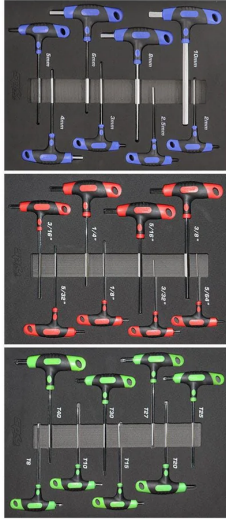

## COMBINATION METRIC, SAE, TORX T-HANDLE SET IN EVA - SP34700 BY SP TOOLS

SKU	Option	Part #	Price
50410427		SP34700	\$329

Model	
Type	Combination Set
SKU	50410427
Part Number	SP68800
Brand	SP Tools
Packaging + Shipping	
Shipping Weight (Gross)	3.4 kg

8PCE METRIC / 8PCE SAE / 8PCE TORX T-HANDLE HEX KEYS IN EVA FOAM TRAYS - COLOUR CODED