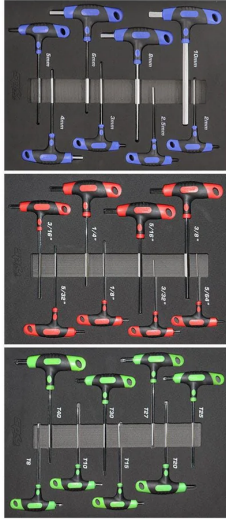

23 Exhibition Drive, Malaga Western Australia

Monday - Friday 7am-5pm + Sat 8am-4pm

Sales Centre for Sales, Advice + Orders

T +61 8 9209 7400

hello@beyondtools.com

COMBINATION METRIC, SAE, TORX T-HANDLE SET IN EVA - SP34700 BY SP TOOLS

SKU	Option	Part #	Price
50410427		SP34700	\$329

Model	
Type	Combination Set
SKU	50410427
Part Number	SP68800
Brand	SP Tools
Packaging + Shipping	
Shipping Weight (Gross)	3.4 kg

8PCE METRIC / 8PCE SAE / 8PCE TORX T-HANDLE HEX KEYS IN EVA FOAM TRAYS - COLOUR CODED