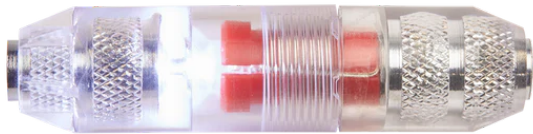

## FISH STICK LIGHTED TIP ACCESSORY 48224158 BY MILWAUKEE

SKU	Option	Part #	Price
5013216		48224158	\$42

Model	
Type	Fish Stick
SKU	5013216
Part Number	48224158
Barcode	045242533275
Brand	Milwaukee
Warranty	
Warranty	Limited Lifetime
Packaging + Shipping	
Shipping Weight (Gross)	0.08 kg

Our Lighted Tip Fish Stick Accessory provides the best visibility. Light is directed forward even when you are using it with other tool accessories. The tip features an LED light and replaceable batteries. The Lighted Tip provides you with durability for heavy job site use. It is compatible with all Milwaukee® electrical fish sticks and fish stick accessories.

### Features

Best Visibility

Directs Lights Forward

LED Light

Replaceable Batteries

Compatible with All Milwaukee Fish Sticks and Fish Stick Accessories