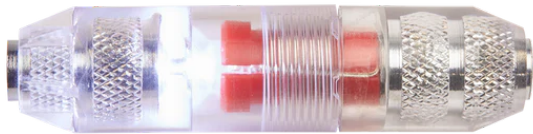

23 Exhibition Drive, Malaga Western Australia

Monday - Friday 7am-5pm + Sat 8am-4pm

Sales Centre for Sales, Advice + Orders

T +61 8 9209 7400

hello@beyondtools.com

FISH STICK LIGHTED TIP ACCESSORY 48224158 BY MILWAUKEE

SKU	Option	Part #	Price
5013216		48224158	\$42

Model	
Type	Fish Stick
SKU	5013216
Part Number	48224158
Barcode	045242533275
Brand	Milwaukee
Warranty	
Warranty	Limited Lifetime
Packaging + Shipping	
Shipping Weight (Gross)	0.08 kg

Our Lighted Tip Fish Stick Accessory provides the best visibility. Light is directed forward even when you are using it with other tool accessories. The tip features an LED light and replaceable batteries. The Lighted Tip provides you with durability for heavy job site use. It is compatible with all Milwaukee® electrical fish sticks and fish stick accessories.

Features

Best Visibility

Directs Lights Forward

LED Light

Replaceable Batteries

Compatible with All Milwaukee Fish Sticks and Fish Stick Accessories