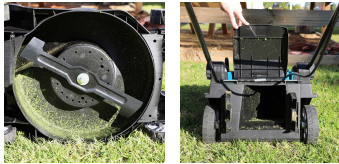

## 18VX2 430MM (17") LAWN MOWER BARE (TOOL ONLY) DLM432Z BY MAKITA

SKU	Option	Part #	Price
5011604		DLM432Z	\$559

Model	
Type	Lawn Mower
SKU	5011604
Part Number	DLM432Z
Barcode	088381891226
Brand	Makita
Technical - Main	
Battery Voltage (V)	36V (18V x 2)
Motor Speed - No Load	3,600RPM
Dimensions	
Product Length	1490 mm
Product Weight (Net Weight)	16.3 kg
Packaging + Shipping	
Shipping Weight (Gross)	16.3 kg

### Features:

- Ideal for small to medium sized yards
- 13 stage height adjustment
- No load speed of 3,600rpm
- 50L catcher with grass level indicator
- 2 functions: Cutting/Collecting & Mulching (mulching plug is an optional accessory)

### Specifications:

- Cutting height adjustment range: 20 - 75mm, 13 heights
- Grass box capacity: 50L
- Max. cutting width: 430mm (17")
- Recommended mowing area: Up to 575m<sup>2</sup> \*Measured using 2x 6.0Ah batteries, results may vary
- No Load Speed: 3,600rpm