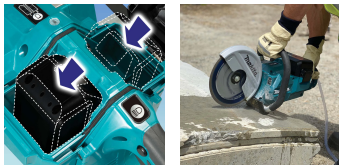

36V (18V X 2) 6.0AH BRUSHLESS 230MM (9") POWERCUT KIT DCE090PG2 BY MAKITA

Features

Includes 2x 6.0Ah batteries & dual port rapid charger
Active feedback sensors, shuts down the tool in the event of kickback

Advanced safety protection with the electric brake and soft start

Massive max. cutting depth of 88mm at a rapid 6,000rpm

Water supply adaptor for water suppression during masonry cuts

Specifications:

Max. Cutting Depth: 88mm

No Load Speed: 6,600rpm

Noise dB: 103dB

Vibration: 5.9m/s²

Wheel diameter: 230mm (9")

Includes

Coupling Sleeve (123121-2)

Wrench 13-16 (782023-7)

Hex Wrench (783202-0)

SKU	Option	Part #	Price
5011589		DCE090PG2	\$1319

Model	
Type	Concrete Saw (Quick Cut Saw)
SKU	5011589
Part Number	DCE090PG2
Barcode	088381736923
Brand	Makita
Size	230mm (9")
Technical - Main	
Power Source	Cordless
Cutting Capacity - Depth	88mm
Technical - Saw	
Blade (Main) - Diameter (Max.)	230 mm
Dimensions	
Product Weight (Net Weight)	5.1 kg
Features	
Standard Inclusions	Coupling Sleeve (123121-2), Wrench 13-16 (782023-7), Hex Wrench (783202-0)
Packaging + Shipping	
Shipping Weight (Gross)	5.1 kg