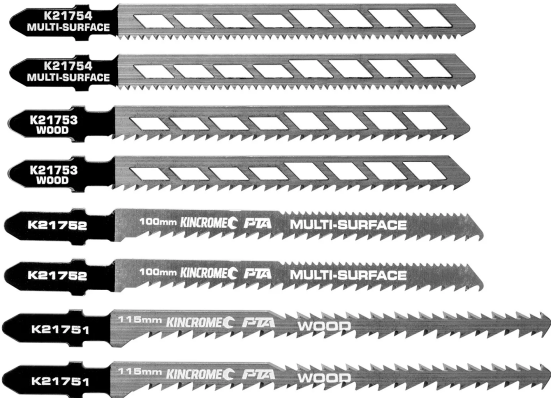

## 8PCE DOUBLE EDGE SKELETON JIGSAW BLADES K21750 BY KINCROME

SKU	Option	Part #	Price
5009972		K21750	\$62

Model	
Type	Jigsaw Blade
SKU	5009972
Part Number	K21750
Barcode	9312753075244
Brand	Kincrome
Packaging + Shipping	
Shipping Weight (Gross)	0.48 kg

The Kincrome Double Edge jigsaw blades allow you to cut in both directions and perform extreme radius cuts. The durable, hardened steel blades are manufactured in Germany to deliver unmatched precision, speed and cleanliness. The Kincrome Skeleton™ jigsaw blades are manufactured in Germany using a patented laser technology that delivers 100% straight cuts while keeping the blade cool. The unique blade design features parallel-cut, gill-shaped notches that are designed to dissipate frictional heat allowing for highly precise cuts while maintaining superior blade durability. Cuts: Hardwood, Softwood, Laminates, Fibreboards & Plastics.

### Features

Double Edge Blades 8-11.5 TPI 115mm

**Wood Blade:** Precision ground high performance blade suitable for fast and extreme radius cutting in hardwoods, softwoods & wood based products.

**10 TPI 100mm Multi-Surface Blade:** Precision ground high performance blade suitable for clean and tight radius cutting in laminates, fibreboard, plastic & softwood products

**Skeleton™ Blades 10 TPI 100mm Wood Blade:** Precision ground high performance blade suitable for straight clean cutting in hardwoods, softwoods & wood based products.

**17 TPI 100mm Multi-Surface Blade:** Precision ground high performance blade suitable for straight clean cutting in laminates, fibreboard, plastic & softwood products.