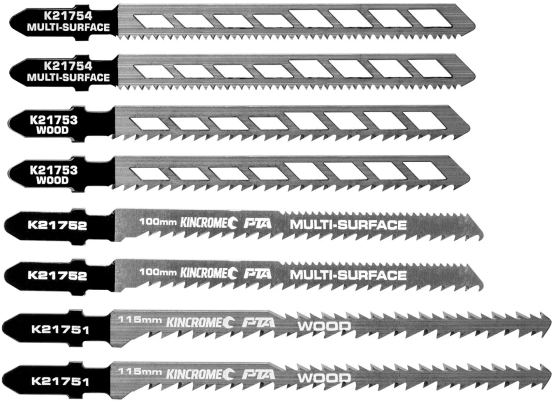

## 8PCE DOUBLE EDGE SKELETON JIGSAW BLADES K21750 BY KINCROME

SKU	Option	Part #	Price
5009972		K21750	\$62

Model	
Type	Jigsaw Blade
SKU	5009972
Part Number	K21750
Barcode	9312753075244
Brand	Kincrome
Packaging + Shipping	
Shipping Weight (Gross)	0.48 kg

The Kincrome Double Edge jigsaw blades allow you to cut in both directions and perform extreme radius cuts. The durable, hardened steel blades are manufactured in Germany to deliver unmatched precision, speed and cleanliness. The Kincrome Skeleton™ jigsaw blades are manufactured in Germany using a patented laser technology that delivers 100% straight cuts while keeping the blade cool. The unique blade design features parallel-cut, gill-shaped notches that are designed to dissipate frictional heat allowing for highly precise cuts while maintaining superior blade durability. Cuts: Hardwood, Softwood, Laminates, Fibreboards & Plastics.

### Features

Double Edge Blades 8-11.5 TPI 115mm

**Wood Blade:** Precision ground high performance blade suitable for fast and extreme radius cutting in hardwoods, softwoods & wood based products.

**10 TPI 100mm Multi-Surface Blade:** Precision ground high performance blade suitable for clean and tight radius cutting in laminates, fibreboard, plastic & softwood products

**Skeleton™ Blades 10 TPI 100mm Wood Blade:** Precision ground high performance blade suitable for straight clean cutting in hardwoods, softwoods & wood based products.

**17 TPI 100mm Multi-Surface Blade:** Precision ground high performance blade suitable for straight clean cutting in laminates, fibreboard, plastic & softwood products.