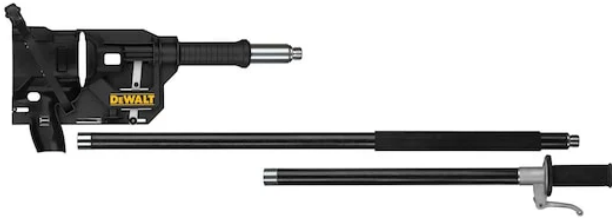

## DRYWALL EXTENSION POLE DCN8905-XJ CONTACT TRIP FOR DCN890 BY DEWALT

SKU	Option	Part #	Price
5009929		DCN8905-XJ	\$496

Model	
Type	Concrete Nailer Accessory
SKU	5009929
Part Number	DCN8905-XJ
Barcode	5035048678220
Brand	Dewalt
Packaging + Shipping	
Shipping Weight (Gross)	4.48 kg
Shipping Notes	This product is classified as 'Heavy / Oversized' and generally does not qualify for FREE SHIPPING.

No more lifts. No more ladders. Drive straight from the ground to the ceiling with the extension pole tool. With 2.4m of reach for higher jobs, the adjustable pole tool system makes shooting overhead much easier. The adjustable pole tool system can be easily shortened or extended, and packs down for convenient job site storage.

### Features

Nail range includes standard for concrete, HD for high shear loads and XH for extra hard steel and concrete  
Single or RapidCycle™ mode for fast, repeated nailing  
Tool-free design for fast adjustments and easy stall and jam release