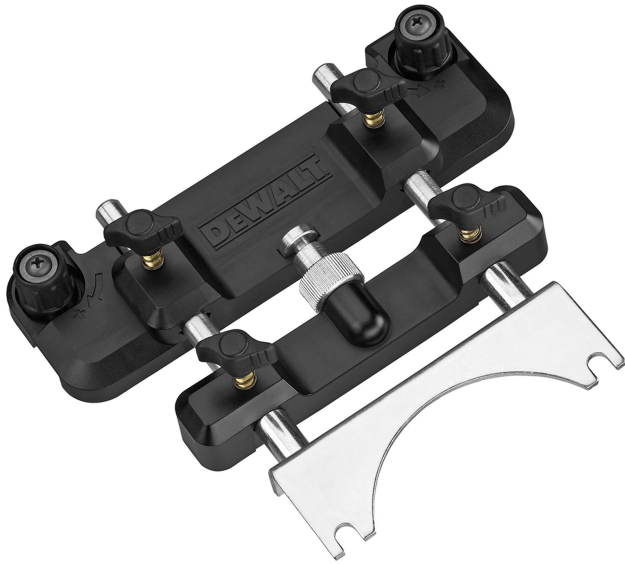

ROUTER ATTACHMENT FOR GUIDE RAILS DWS5031-XJ BY DEWALT

SKU	Option	Part #	Price
5008755		DWS5031-XJ	\$179

Model	
Type	Plunge Saw Guide Rail
SKU	5008755
Part Number	DWS5031-XJ
Barcode	5035048199329
Brand	DeWalt
Dimensions	
Product Weight (Net Weight)	0.94 kg
Packaging + Shipping	
Shipping Weight (Gross)	0.94 kg

For use with DeWALT guide rails