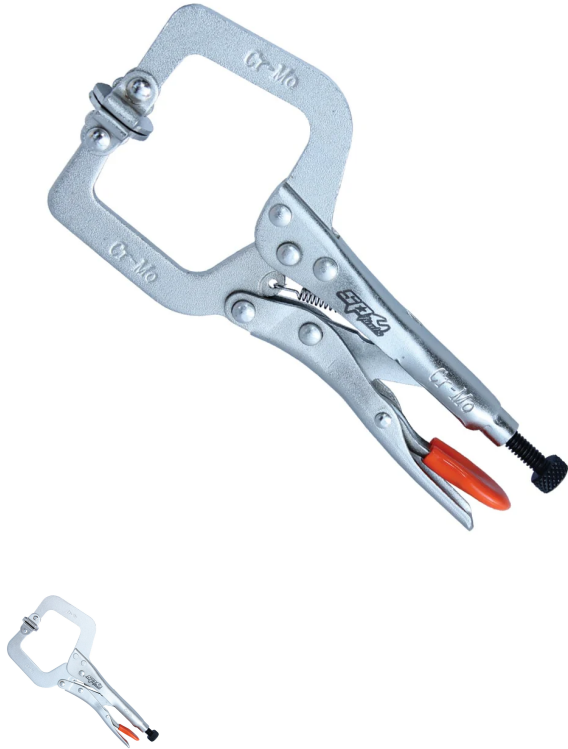

C-CLAMP LOCKING PLIERS SWIVEL PAD BY SP TOOLS

SKU	Option	Part #	Price
5001278	Size: 150mm	SP32655	\$34
5001279	Size: 275mm	SP32656	\$42

Model	
Type	Hand Tools
SKU	5001278
Part Number	SP32655
Barcode	9330514073018
Brand	SP Tools
Technical - Main	
Material	Chrome Plated Steel
Packaging + Shipping	
Shipping Weight (Gross)	0.3 kg

Tool Features:

- Swivel pads for uneven surfaces
- Chrome Molybdenum steel for strength and durability
- Heavy duty knurled adjuster nut
- Easy quick-release lever

Options

- SP32655
- SP32656