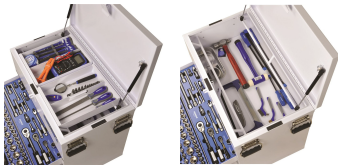

23 Exhibition Drive, Malaga Western Australia

Monday - Friday 7am-5pm + Sat 8am-4pm

Sales Centre for Sales, Advice + Orders

T +61 8 9209 7400

hello@beyondtools.com

TRUCK BOX TOOL KIT 280 PIECE 3 DRAWER 28" - K1255W BY KINCROME

SKU	Option	Part #	Price
5000089			\$

Model	
Type	Tool Kit
SKU	5000089
Brand	Kincrome
Packaging + Shipping	
Shipping Weight (Gross)	3.4 kg

Features

Heavy duty gauge sheet steel, with piano hinged lid and charcoal hammer tone, powder coated finish or rust and corrosion prevention.

Comprising 4 lift-out trays with storage well and 3 full sized large drawers.

Features a locking system for security and 4 carry handles.

The Truck Box is weather resistant and includes water gutters in both drawers, and a lockable latch.

1/4, 3/8 & 1/2" Drive Sockets & Accessories

Specifications

Brand	KINCROME
12 Month Protection Plan	Yes
Capacity	103L

23 Exhibition Drive, Malaga Western Australia

Monday - Friday 7am-5pm + Sat 8am-4pm

Sales Centre for Sales, Advice + Orders