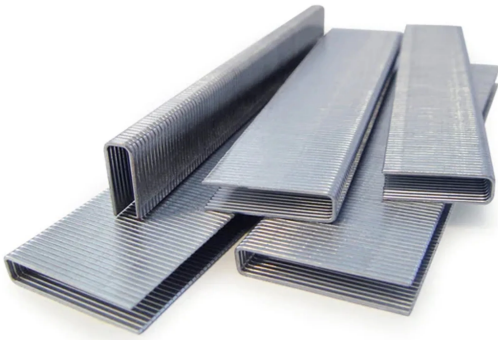

## 97 SERIES STAPLES

SKU	Option	Part #	Price
4654	Size: 10mm	9710	\$12.1
4656	Size: 12mm	N47060 / 9712	\$14.7
4657	Size: 14mm	9714	\$12.8
4658	Size: 16mm	9716	\$14.5
4660	Size: 19mm	9719	\$15.6
4661	Size: 22mm	9722	\$16.6
48091	Size: 25mm	SF97250	\$19.7
4650	Size: 6mm	SF97060JK	\$28.6

Model	
Type	97 Series Staples
SKU	4650
Part Number	SF97060JK
Brand	Koala Nails
Technical - Main	
Fastener Type	292 Staples
Finish	Galvanised, Copper Coated
Packaging + Shipping	
Shipping Weight (Gross)	1.48 kg
Packaging Box Qty	10000

#### Specification

**Crown Width:** 4.77mm (3/16")

21 Gauge

Glue Coated