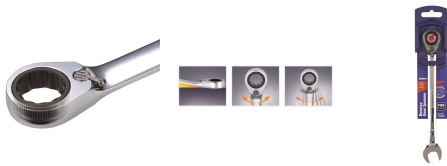

## 11MM COMBINATION GEAR SPANNER METRIC REVERSIBLE K030034 BY KINCROME

SKU	Option	Part #	Price
46467		K030034	\$39.95

The Kincrome Gear Spanner has all the benefits of standard spanners and more. The strong fine gear ratcheting ring end needs as little as 5 ° of sweep to move fastener, a standard fixed ring end needs a minimum of 30 °, or 6 times the area. The narrow and thin head, combined with fine gear tooth design makes the Kincrome Gear Spanner suitable for working in tight and hard to access areas where a ratchet and socket will not fit.

<b>Model</b>	
Type	Combination Spanner
SKU	46467
Part Number	K030034
Barcode	9312753903264
Brand	Kincrome
Size	11mm
<b>Technical - Main</b>	
Finish	Mirror Polish
Imperial (SAE) / Metric / Torx	Metric
Material	Chrome Vanadium Steel (Cr-V)
Offset (Degrees)	13
<b>Dimensions</b>	
Product Length	193 mm
Product Width	37 mm
Product Height	18 mm
Product Weight (Net Weight)	0.07 kg
<b>Packaging + Shipping</b>	
Shipping Weight (Gross)	0.07 kg