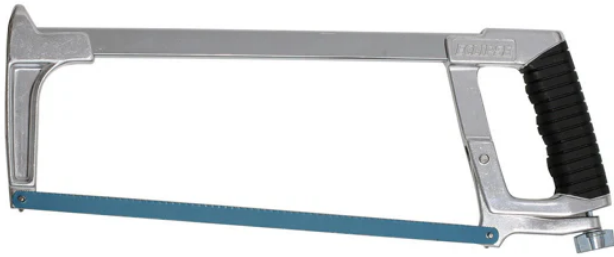

23 Exhibition Drive, Malaga Western Australia

Monday - Friday 7am-5pm + Sat 8am-4pm

Sales Centre for Sales, Advice + Orders

T +61 8 9209 7400

hello@beyondtools.com

300MM HACKSAW EC-422 BY ECLIPSE

Comfort Soft Hand Grip
Adjustable for 55 Degree Cutting
Can be Used as a Compass Saw
Adjustable Easy Blade Tensioning
Supplied with 24TPI Bi Metal blade

SKU	Option	Part #	Price
45606		EC-422	\$31.9

Model	
Type	Hacksaw
SKU	45606
Part Number	EC-422
Barcode	9312791000079
Brand	Eclipse
Size	300mm (12")
Technical - Main	
Teeth	24TPI
Features	
Standard Inclusions	1 x 300mm x 24TPI Hacksaw Blade
Packaging + Shipping	
Shipping Weight (Gross)	1.48 kg