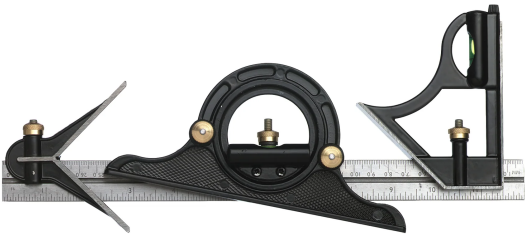

## COMBINATION SQUARE SET 300MM - EC-50-460R BY ECLIPSE

SKU	Option	Part #	Price
45441		EC-50-460R	\$89.95

Model	
Type	Combination Square
SKU	45441
Part Number	EC-50-460R
Barcode	9312791004671
Brand	Eclipse
Packaging + Shipping	
Shipping Weight (Gross)	1.48 kg

**Brand** ECLIPSE

**Specifications** 300mm / 12"

300mm Set Includes Centre Finder,  
Protractor Head and Square Head

**Features &** Stainless Steel Rule

**Benefits** Handy Scriber

Graduated in Metric and Imperial

Spirit Level and Knurled Brass Lock Nut