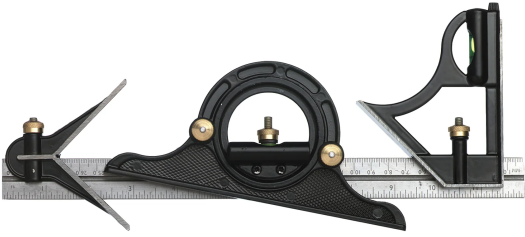

23 Exhibition Drive, Malaga Western Australia

Monday - Friday 7am-5pm + Sat 8am-4pm

Sales Centre for Sales, Advice + Orders

T +61 8 9209 7400

hello@beyondtools.com

COMBINATION SQUARE SET 300MM - EC-50-460R BY ECLIPSE

SKU	Option	Part #	Price
45441		EC-50-460R	\$89.95

Model	
Type	Combination Square
SKU	45441
Part Number	EC-50-460R
Barcode	9312791004671
Brand	Eclipse
Packaging + Shipping	
Shipping Weight (Gross)	1.48 kg

Brand ECLIPSE

Specifications 300mm / 12"

300mm Set Includes Centre Finder,
Protractor Head and Square Head

Features & Stainless Steel Rule

Benefits Handy Scriber

Graduated in Metric and Imperial

Spirit Level and Knurled Brass Lock Nut