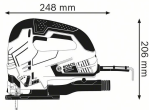

## 650W JIGSAW GST75BE (060158F040) BY BOSCH

SKU	Option	Part #	Price
44057		060158F040	\$240

Model	
Type	Jigsaw
SKU	44057
Part Number	060158F040
Barcode	3165140529235
Brand	Bosch
Dimensions	
Product Weight (Net Weight)	2.6 kg
Packaging + Shipping	
Shipping Weight (Gross)	1.48 kg

### Specifications:

Rated input power: 650 W  
 Stroke rate at no load: 500 – 3,100 spm  
 Weight: 2.6 kg  
 Cable length: 2.5 m  
 Packaging dimensions (width x length x height): 370 x 300 x 100 mm

### Cutting depth:

Cutting depth in wood: 90 mm  
 Cutting depth in aluminium: 20 mm  
 Cutting depth in non-alloyed steel: 10 mm