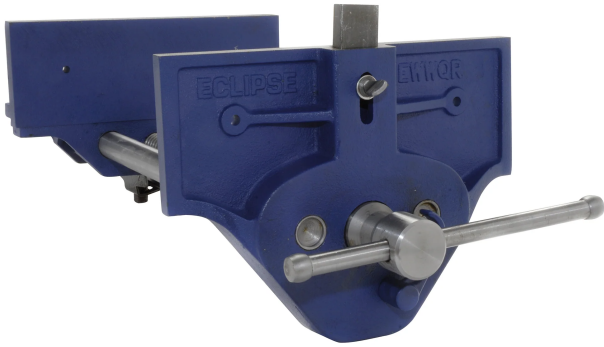

178MM QUICK RELEASE WOODWORKING VICE EC-EWWQR7 BY ECLIPSE

SKU	Option	Part #	Price
43691		EC-EWWQR7	\$229

Model	
Type	Vice - Woodworking Vice
SKU	43691
Part Number	EC-EWWQR7
Barcode	5012095067252
Brand	Eclipse
Size	178mm
Dimensions	
Product Weight (Net Weight)	9.4 kg
Packaging + Shipping	
Shipping Weight (Gross)	9.4 kg

Features:-

Quick Release Trigger to Open & Close Vice Quickly Without Using Main Screw

Precision Machined Grey Cast Iron Body & Front to Ensure Smooth, Parallel Action

Slide Rods & Main Screw Manufactured From Steel with a Single Start Thread

Fitted with Adjustable Front Stop, or Dog, for Additional Clamping Facility When Used With a Bench Stop

Fused Tommy Bar Will Bend before Vice is Over-Stressed

Specification:-

Jaw Width: 178mm

Throat Depth: 90mm

Opening: 202mm

Clamping Force: 1900kgf

Weight: 9.4kg