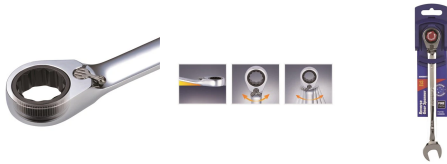

## 24MM COMBINATION GEAR SPANNER METRIC REVERSIBLE K030045 BY KINCROME

SKU	Option	Part #	Price
42873		K030045	\$94.95

<b>Model</b>	
Type	Combination Spanner
SKU	42873
Part Number	K030045
Barcode	9312753903691
Brand	Kincrome
Size	24mm
<b>Technical - Main</b>	
Finish	Mirror Polish
Imperial (SAE) / Metric / Torx	Metric
Material	Chrome Vanadium Steel (Cr-V)
Offset (Degrees)	13
<b>Dimensions</b>	
Product Length	359 mm
Product Width	65 mm
Product Height	35 mm
Product Weight (Net Weight)	0.55 kg
<b>Packaging + Shipping</b>	
Shipping Weight (Gross)	0.55 kg

The Kincrome Gear Spanner has all the benefits of standard spanners and more. The strong fine gear ratcheting ring end needs as little as 5 ° of sweep to move fastener, a standard fixed ring end needs a minimum of 30 °, or 6 times the area. The narrow and thin head, combined with fine gear tooth design makes the Kincrome Gear Spanner suitable for working in tight and hard to access areas where a ratchet and socket will not fit.