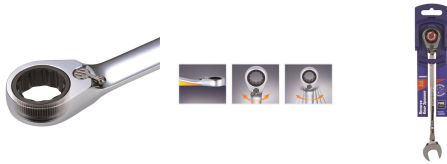

## 12MM COMBINATION GEAR SPANNER METRIC REVERSIBLE K030035 BY KINCROME

SKU	Option	Part #	Price
41901		K030035	\$42.95

The Kincrome Gear Spanner has all the benefits of standard spanners and more. The strong fine gear ratcheting ring end needs as little as 5 ° of sweep to move fastener, a standard fixed ring end needs a minimum of 30 °, or 6 times the area. The narrow and thin head, combined with fine gear tooth design makes the Kincrome Gear Spanner suitable for working in tight and hard to access areas where a ratchet and socket will not fit.

<b>Model</b>	
Type	Combination Spanner
SKU	41901
Part Number	K030035
Barcode	9312753903271
Brand	Kincrome
Size	12mm
<b>Technical - Main</b>	
Finish	Mirror Polish
Imperial (SAE) / Metric / Torx	Metric
Material	Chrome Vanadium Steel (Cr-V)
Offset (Degrees)	13
<b>Dimensions</b>	
Product Length	203 mm
Product Width	48 mm
Product Height	20 mm
Product Weight (Net Weight)	0.09 kg
<b>Packaging + Shipping</b>	
Shipping Weight (Gross)	0.09 kg