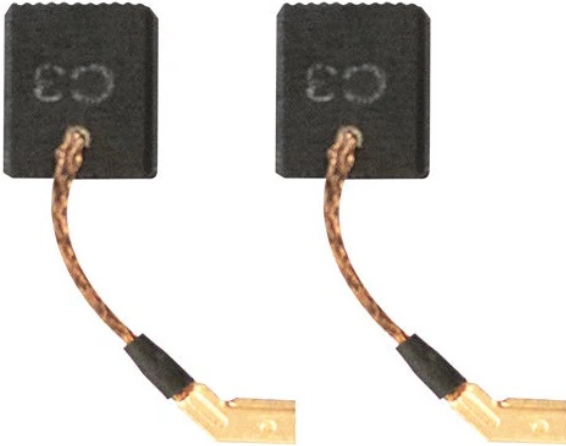

## CARBON BRUSH (SET OF 2) SUIT AS175 ALL.FG.BRUSH1753 BY ARBORTECH

| SKU    | Option | Part #           | Price |
|--------|--------|------------------|-------|
| 407124 |        | ALL.FG.BRUSH1753 | \$56  |

| Model                   |                              |
|-------------------------|------------------------------|
| Type                    | Spare Parts - Carbon Brushes |
| SKU                     | 407124                       |
| Part Number             | ALL.FG.BRUSH1753             |
| Brand                   | Arbortech                    |
| Packaging + Shipping    |                              |
| Shipping Weight (Gross) | 0.0 kg                       |

Carbon brush set 240v pkt 2 for the AS175.