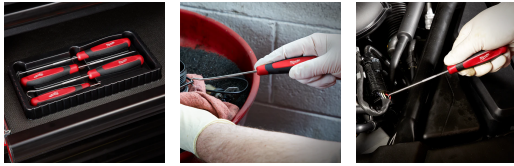

## HOOK & PICK 4PCE SET 48229215 BY MILWAUKEE

SKU	Option	Part #	Price
405963		48229215	\$26.5

<b>Model</b>	
Type	Hook & Pick Set
SKU	405963
Part Number	48229215
Barcode	045242508105
Brand	Milwaukee
<b>Dimensions</b>	
Product Length	210 mm
Product Height	20 mm
Product Weight (Net Weight)	0.11 kg
<b>Warranty</b>	
Warranty	Limited Lifetime
<b>Packaging + Shipping</b>	
Shipping Weight (Gross)	0.0 kg
Quantity Per Pack	4

The MILWAUKEE Hook & Pick set features an All-Metal Core for maximum durability. Chrome-plated shanks reduce corrosion and provide superior rust protection. A comfort grip handle and precision knurling increase tool control and user comfort. Finally, the kit comes in an easy-access storage tray for long-term tool storage.

### Features:

- All-Metal Core: Maximum Durability
- Chrome Plated for Rust Protection
- Comfort Grip Handle
- Knurling for Increased Tool Control Easy-Access Storage Tray
- Lifetime Guarantee