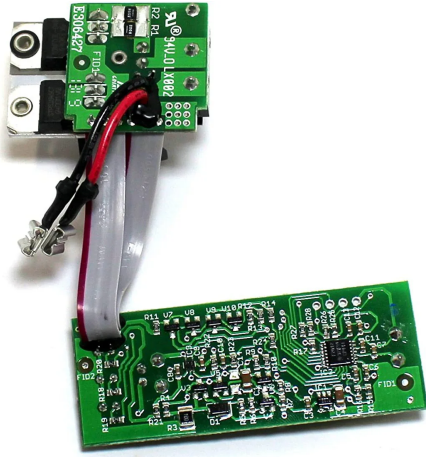

## ELECTRONIC ASSEMBLY - 2610021281 BY DREMEL

SKU	Option	Part #	Price
405570		2610021281	\$81.2

<b>Model</b>	
Type	Hand Tools
SKU	405570
Part Number	2610021281
Brand	Dremel
<b>Technical - Main</b>	
Material	Chrome Plated Steel
<b>Packaging + Shipping</b>	
Shipping Weight (Gross)	0.3 kg

Dremel Electronic Assembly for 8220