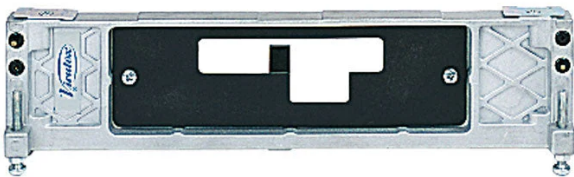

AM94 FOUR-BODY TEMPLATE HOLDER FOR FITTING HINGES 3900000 BY VIRUTEX

SKU	Option	Part #	Price
403413		3900000	\$399

Model	
Type	Accessory
SKU	403413
Part Number	3900000
Brand	Virutex
Packaging + Shipping	
Shipping Weight (Gross)	1.48 kg

Designed to facilitate the quick seating of all types of hinges. Allows seating the hinges without taking measurements of either the door frame or the door. Can be adjusted to work at any recess depth. Functions equally for both left and right side opening doors and for any standard or intermediate door height. Very easy operation. Uses either a VIRUTEX FR192N trimmer or a VIRUTEX AS93 with the appropriate head. By order, we manufacture templates for any type of hinge. There are three models of template-holders which can be combined with the different templates depending on the type of hinge, including security doors with 4 hinges.