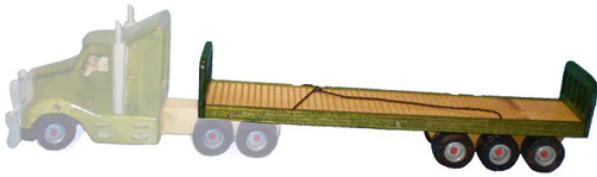

## TRAY TRAILER TO SUIT PRIME MOVER WOODEN TOY PLAN & PATTERN

SKU	Option	Part #	Price
401724		WPTTRAILER	\$22

Model	
Type	Wooden Toy Plan
SKU	401724
Part Number	WPTTRAILER
Barcode	401724
Brand	Enjoy Making Wooden Toys
Packaging + Shipping	
Shipping Weight (Gross)	0.55 kg