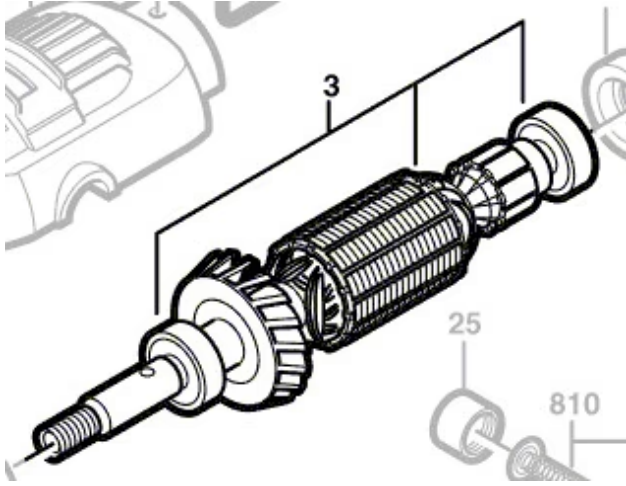

## ARMATURE - SUIT 200, 215, 275, 285, 300, 395 - 2610941201 BY DREMEL

SKU	Option	Part #	Price
400689		2610941201	\$73

<b>Model</b>	
Type	Hand Tools
SKU	400689
Part Number	2610941201
Brand	Dremel
<b>Technical - Main</b>	
Material	Chrome Plated Steel
<b>Packaging + Shipping</b>	
Shipping Weight (Gross)	0.3 kg

**Suits Dremel Models:**

200, 215, 275, 285, 300, 395

**\*Please Note:** This spare part should be fitted by a suitably qualified person.