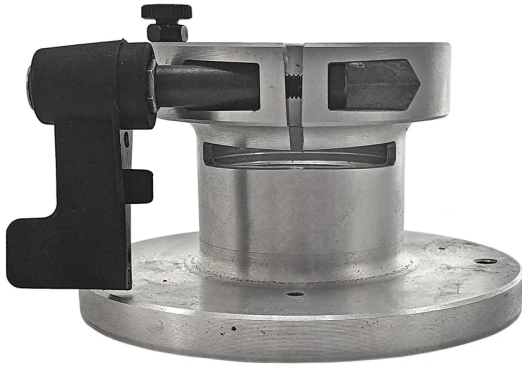

HEAD ASSEMBLY 5645143 SUIT FR56E LAMINATE TRIMMER BY VIRUTEX

SKU	Option	Part #	Price
400218		5645143	\$159

Model	
Type	Head Assembly (Spare Part)
SKU	400218
Part Number	5645143
Brand	Virutex
Country of Origin	
Manufactured in	Spain
Packaging + Shipping	
Shipping Weight (Gross)	1.48 kg