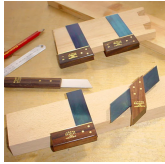

300MM 9" ROSEWOOD / WALNUT TRY SQUARE WITH BRASS ROUND RIVETS 19F BY JOSEPH MARPLES

SKU	Option	Part #	Price
39757			\$60

Model	
Type	Try Square
SKU	39757
Barcode	734442231240
Brand	Joseph Marples
Size	300mm (12")
Technical - Main	
Material	Walnut
Packaging + Shipping	
Shipping Weight (Gross)	1.48 kg

300mm 9" Rosewood / Walnut Try Square with Brass Round Rivets 19F by Joseph Marples Please note this tool may arrive rosewood / walnut (different timber species are available throughout different seasons)