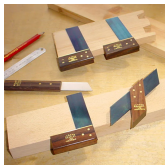

## 300MM 9" ROSEWOOD / WALNUT TRY SQUARE WITH BRASS ROUND RIVETS 19F BY JOSEPH MARPLES

SKU	Option	Part #	Price
39757			\$59

Model	
Type	Try Square
SKU	39757
Barcode	734442231240
Brand	Joseph Marples
Size	300mm (12")
Technical - Main	
Material	Walnut
Packaging + Shipping	
Shipping Weight (Gross)	1.48 kg

**300mm 9" Rosewood / Walnut Try Square with Brass Round Rivets 19F by Joseph Marples** Please note this tool may arrive rosewood / walnut (different timber species are available throughout different seasons)