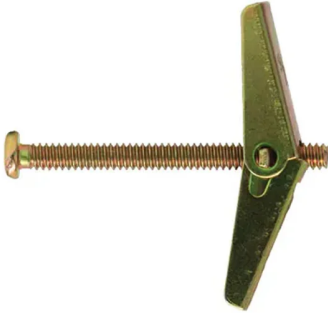

SPRING TOGGLE (VARIETY) BY MACSIM

SKU	Option	Part #	Price
36901	Size: 3mm(1/8") x 50mm(2")	07S3050	\$0.75
8400138	Size: 3mm(1/8") x 75mm(3")	07S3075	\$0.75
8400141	Size: 4mm(3/16") x 75mm(3")	07S5075	\$0.8
8400140	Size: 5mm(3/16") x 50mm(2")	07S5050	\$1

Model	
Type	Spring Toggle
SKU	36901
Part Number	07S3050
Barcode	9312862075470
Brand	Macsim
Packaging + Shipping	
Shipping Weight (Gross)	0.098 kg

Light duty wing, hollow wall & cavity anchor, for fastening fixtures into plasterboard or wallboard.