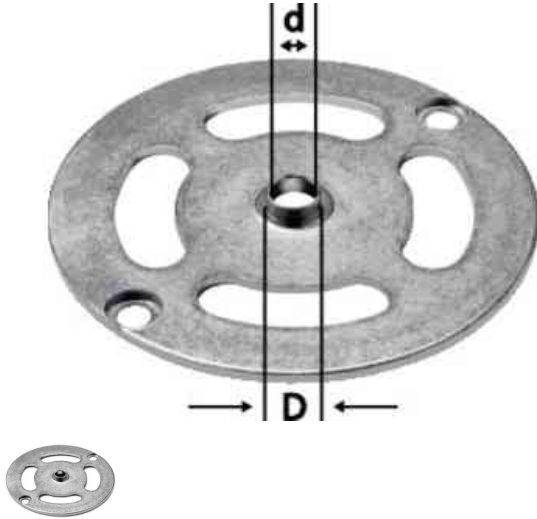

COPYING RING KR D8,5/OF1010/VS 600 - 490772 BY FESTOOL

SKU	Option	Part #	Price
36470		490772	\$34.5

Model	
Type	Copying Ring
SKU	36470
Part Number	490772
Barcode	4014549072295
Brand	Festool
Technical - Main	
Colour Name	Black
Packaging + Shipping	
Shipping Weight (Gross)	1.48 kg

This copying ring is used when routing box joints and an open dovetail joint. It exactly fits the templates of the VS 600 jointing system.

A perfect system with the templates for box joints or open dovetail joints

appropriate for the SZO 14 template of the VS 600 jointing system

appropriate for the FZ 6 template of the VS 600 jointing system

the copying ring can be precisely centred with centring mandrel 492187

Main applications