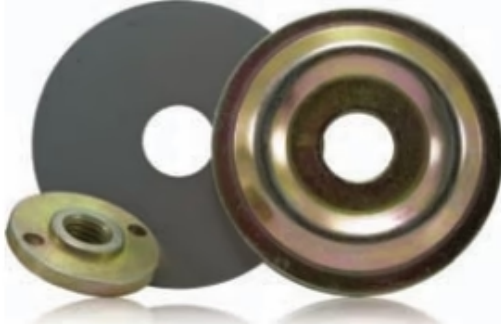

23 Exhibition Drive, Malaga Western Australia

Monday - Friday 7am-5pm + Sat 8am-4pm

Sales Centre for Sales, Advice + Orders

T +61 8 9209 7400

hello@beyondtools.com

FLANGE SET - 3PC PWFGS3 BY INTECH

SKU	Option	Part #	Price
35924		PWFGS3	\$23.95

Model	
Type	Flange Set
SKU	35924
Part Number	PWFGS3
Barcode	9333608010647
Brand	Intech
Dimensions	
Product Weight (Net Weight)	0.5 g
Packaging + Shipping	
Shipping Weight (Gross)	0.548 kg

Flange 14x2.0mm (45mm diameter)

Hard Washer (82mm diameter)

Bottom Flange (82mm diameter)