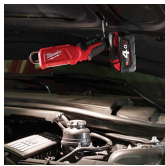

18V LED TORCH / INSPECTION LIGHT BARE SKIN M18IL-0 BY MILWAUKEE

SKU	Option	Part #	Price
300092		M18IL-0	\$169

Model	
Type	Flashlight
SKU	300092
Part Number	M18IL-0
Barcode	4892210133779
Brand	Milwaukee
Packaging + Shipping	
Shipping Weight (Gross)	1.48 kg

18V LED Torch / Inspection Light Bare Skin M18IL-0 by Milwaukee

Features:-

TRUEVIEW™ - High definition lighting solution
Forward and backward pivoting head that offers 180 ° of coverage

Rugged design with a chemical resistant body
2 adjustable metal hooks for customised hanging options

Compact design to fit in tight spaces

Powered by REDLITHIUM™ battery technology

Specification:-

Voltage: 18V

Battery Type: REDLITHIUM™

Lumens (low): 150

Lumens (high): 300

Runtime (4.0Ah): 22 hrs (High)