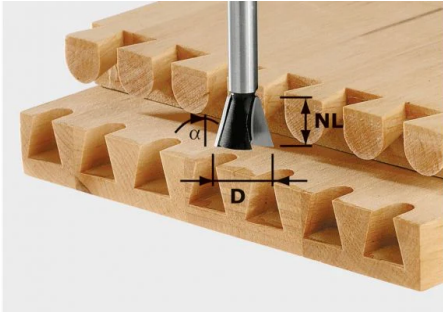

DOVETAIL CUTTER HW S8 D20/NL26/A10 - 491165 BY FESTOOL

SKU	Option	Part #	Price
21877		491165	\$130.5

Model	
Type	Dovetail Router Bit
SKU	21877
Part Number	491165
Barcode	4014549000021
Brand	Festool
Packaging + Shipping	
Shipping Weight (Gross)	1.48 kg
Quantity Per Pack	100

Features

Carbide dovetail cutter for open dovetail joints, 8 mm shank.