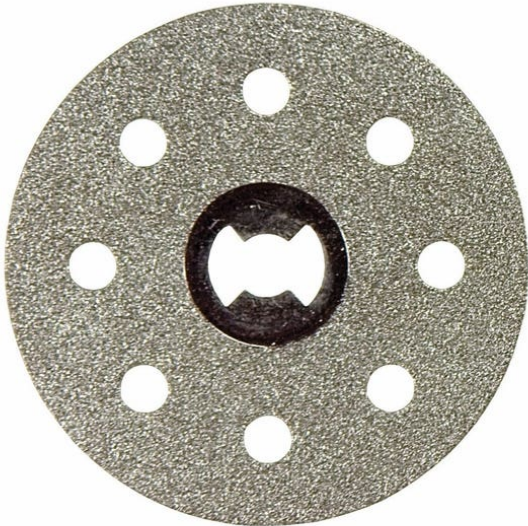

23 Exhibition Drive, Malaga Western Australia

Monday - Friday 7am-5pm + Sat 8am-4pm

Sales Centre for Sales, Advice + Orders

T +61 8 9209 7400

hello@beyondtools.com

EZ LOCK DIAMOND WHEEL (EZ545) - 2615E545AA BY DREMEL

SKU	Option	Part #	Price
14120		2615E545AA	\$77.4

Model	
Type	Hand Tools
SKU	14120
Part Number	2615E545AA
Brand	Dremel
Technical - Main	
Material	Chrome Plated Steel
Packaging + Shipping	
Shipping Weight (Gross)	0.3 kg

Features

Diamond wheels great for cutting, sawing and carving hard materials; such as, marble, concrete, brick, porcelain, ceramics, hard epoxy and soft and hard wood.

Do not use on metals.