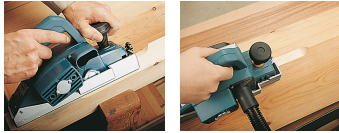

Light, professional, powerful chamfering planer. Equipped with replaceable twin-use hard metal knives which do not require adjustment and it is also provided with a dust collector connection.